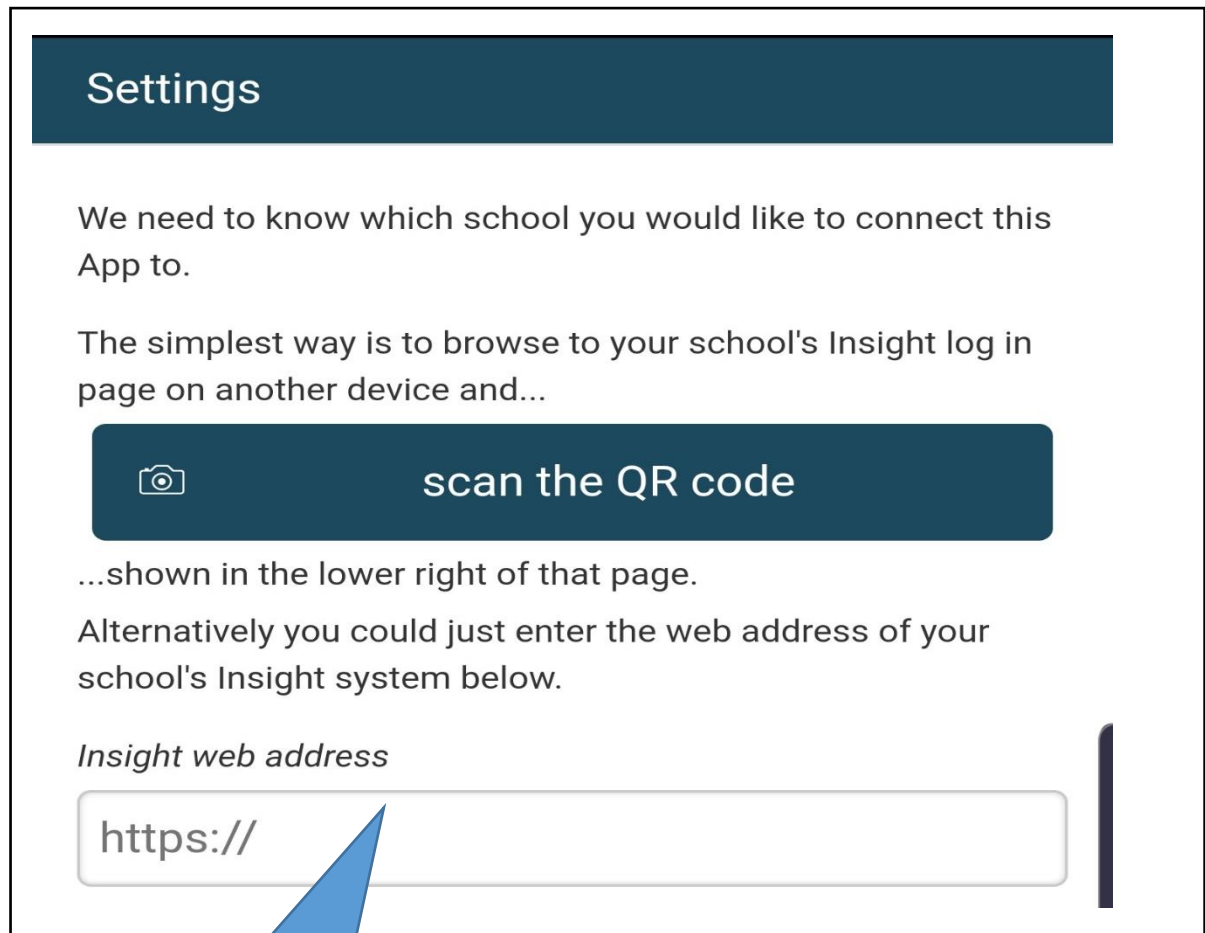

## How to login to Insight on your mobile phone.

Download Insight from Google Play or the App Store. Start the app and you will see the screen below

Type in:  
<https://koa-insight.clf.uk>

Then Sign In  
using your normal  
network login  
(students) or the user  
name and password we  
have given you  
(parents/carers)